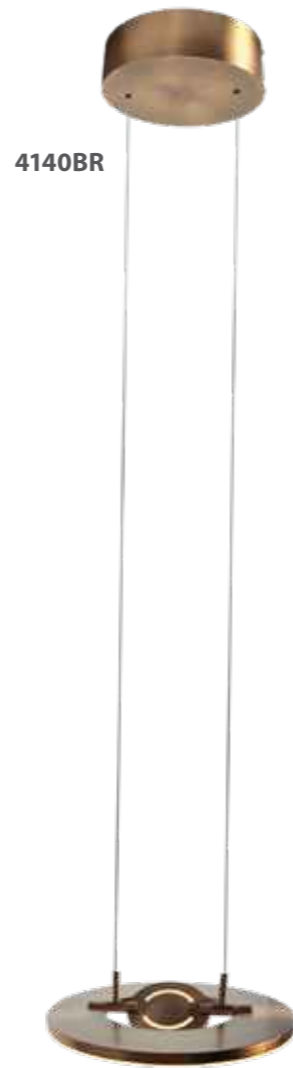

Cable-lift

4140BR

Soleil 2

Article	Electrification	L x W x H	Extra information
4140BR	40W	Ø32 x 60-130	2700 Kelvin, 4000 Lumen, CRI90, dimmable driver, cable-lift
4386BR	40W + 10W	32 x 76 x 185	2200 - 4000 Kelvin, 6500 Lumen, CRI90, light color adjustable, remote control
4387BR	10W	105 x 180 x 51	2200 - 4000 Kelvin, 1300 Lumen, CRI90, light color adjustable, remote control
4388BR	30W + 10W	35 x 58 x 183	2200 - 4000 Kelvin, 5200 Lumen, CRI90, light color adjustable, remote control
4389BR	10W	23 x 48 x 135	2200 - 4000 Kelvin, 1300 Lumen, CRI90, light color adjustable, remote control