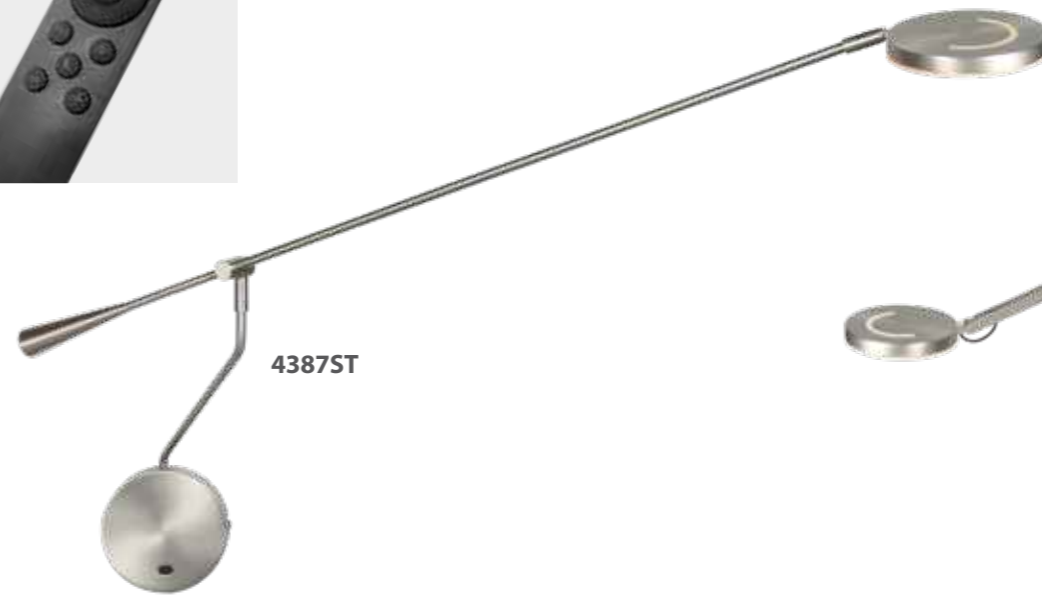

4386ST

4388ST

Cable-lift 

4140ST

4387ST

4865ST

Soleil 2

Article	Electrification	L x W x H	Extra information
4140ST	40W	Ø32 x 60-130	2700 Kelvin, 4000 Lumen, CRI90, dimmable driver, cable-lift
4386ST	40W + 10W	32 x 76 x 185	2200 - 4000 Kelvin, 6500 Lumen, CRI90, light color adjustable, remote control
4387ST	10W	105 x 180 x 51	2200 - 4000 Kelvin, 1300 Lumen, CRI90, light color adjustable, remote control
4388ST	30W + 10W	35 x 58 x 183	2200 - 4000 Kelvin, 5200 Lumen, CRI90, light color adjustable, remote control
4389ST	10W	23 x 48 x 135	2200 - 4000 Kelvin, 1300 Lumen, CRI90, light color adjustable, remote control
4865ST	10W	20 x 70 x 84	2200 - 4000 Kelvin, 1300 Lumen, CRI90, light color adjustable, remote control