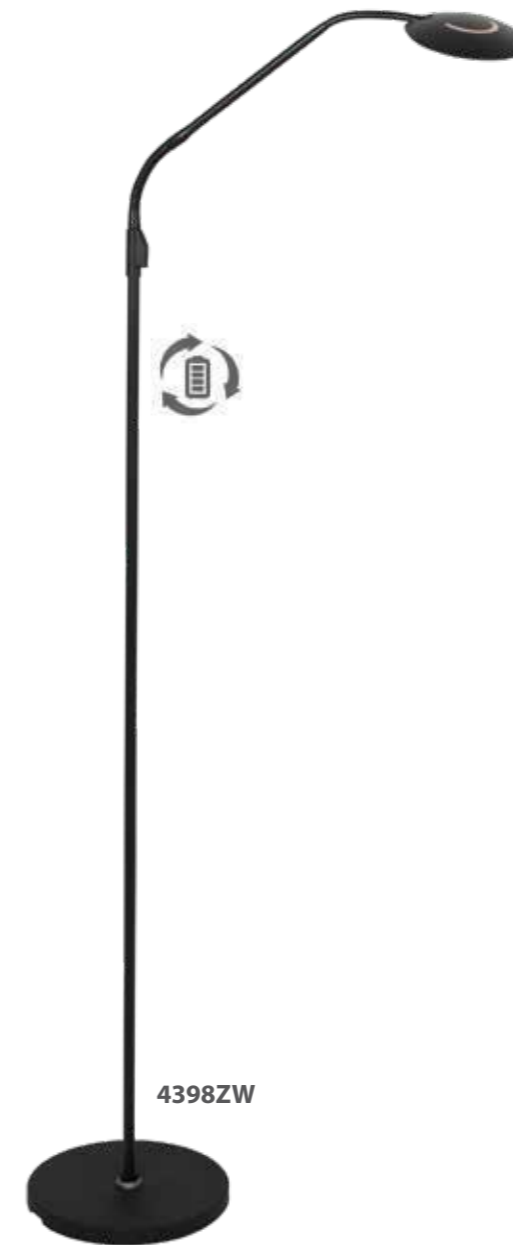

4396ZW

4398ZW

4397ZW

4394ZW

4398ZW is rechargeable

2 batteries LI Ion, 3,7V/8000mAh, 29,6Wh.

Floor stand battery charger

4392ZW