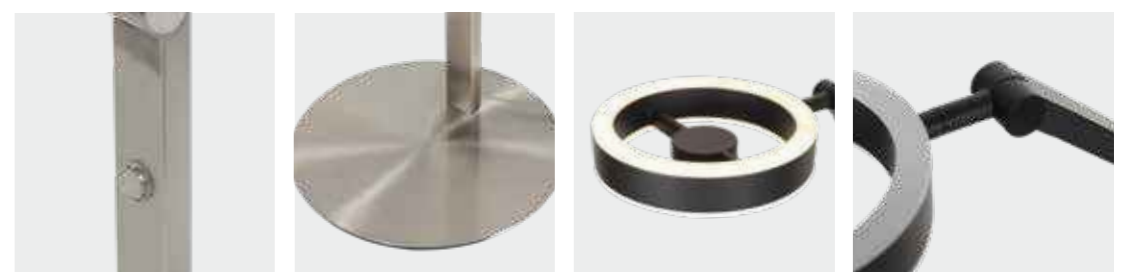

4130ZW

4130ST

4130GO

Ringlux

Article	Electrification	L x W x H	Extra information
4130	40W	50 x 130-210 x 210-240	2200 - 2600 - 3000 Kelvin, 4000 Lumen, CRI90, floor dimmer, top and bottom light

Ringlux

Article	Electrification	L x W x H	Extra information
4138	10W	30-60 x 25 x 110-140	2700 Kelvin, 1000 Lumen, CRI90, touch dimmer, top and bottom light
4139	10W	25-50 x 20 x 40-75	2700 Kelvin, 1000 Lumen, CRI90, touch dimmer, top and bottom light