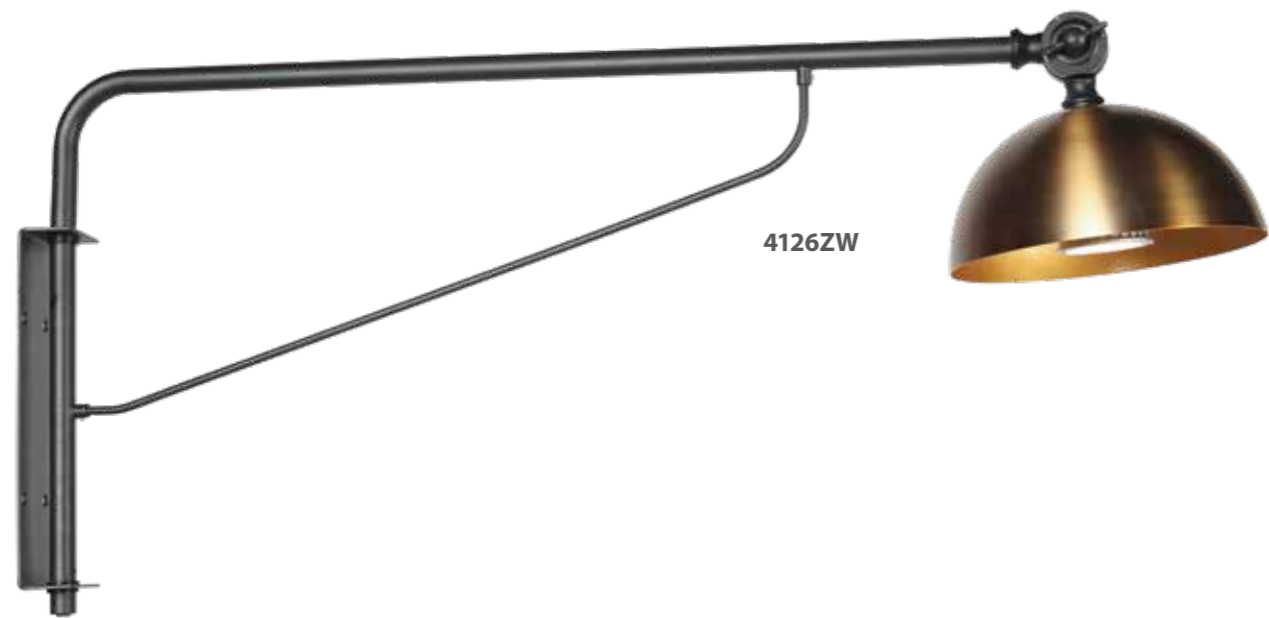

4126ZW

Pentino

Article	Electrification	L x W x H	Extra information
4125ZW	GU10	16 x 68 x 34	cable switch on/off, excluding light source
4126ZW	GU10	36 x 17 x 133	cable switch on/off, excluding light source