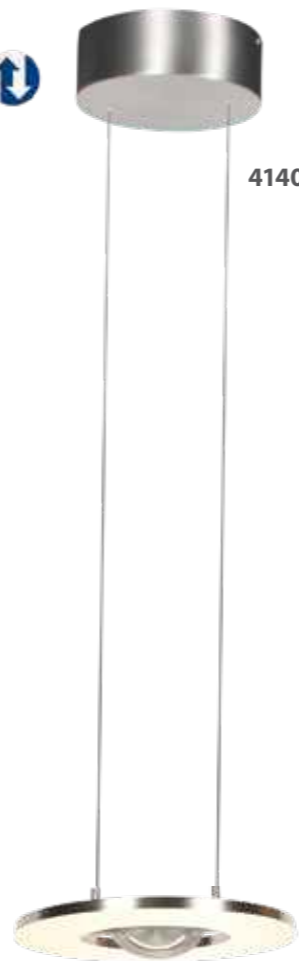

Cable-lift

4140ST