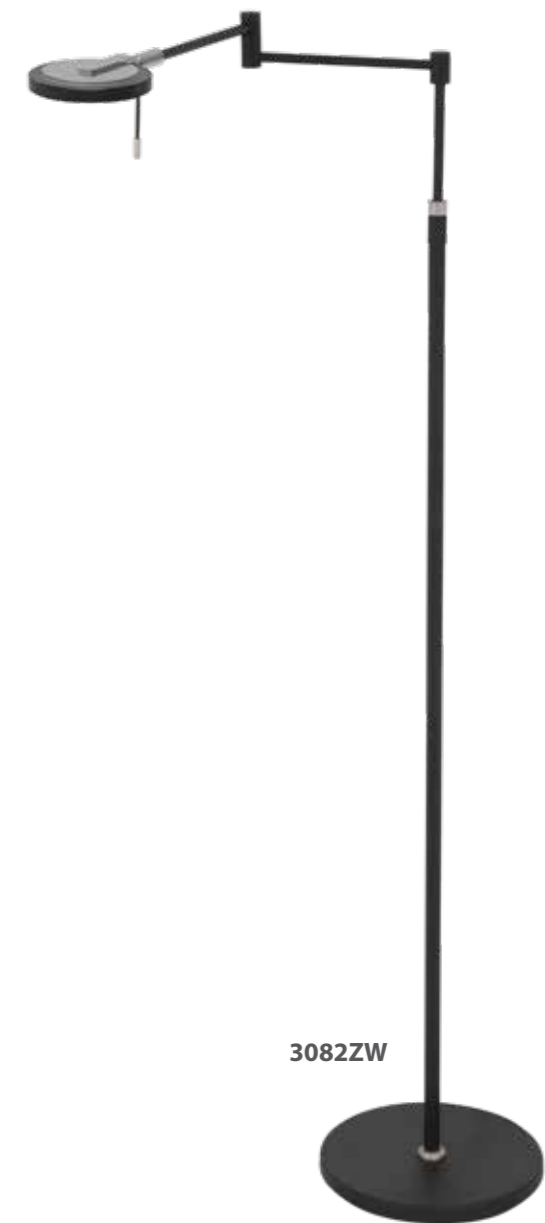

4592ZW

Cable-lift 

4586ZW

Turound

Article	Electrification	L x W x H	Extra information
2663ZW	10W + 40W	27 x 58 x 187	2200 - 4000 Kelvin, 1000 + 4000 Lumen, CRI90, push dimmers, light color adjustable
2734ZW	10W	62 x 20 x 17	2200 - 4000 Kelvin, 1000 Lumen, CRI90, push dimmer, light color adjustable
3082ZW	10W	56 x 100-140	2200 - 4000 Kelvin, 1000 Lumen, CRI90, push dimmer, light color adjustable