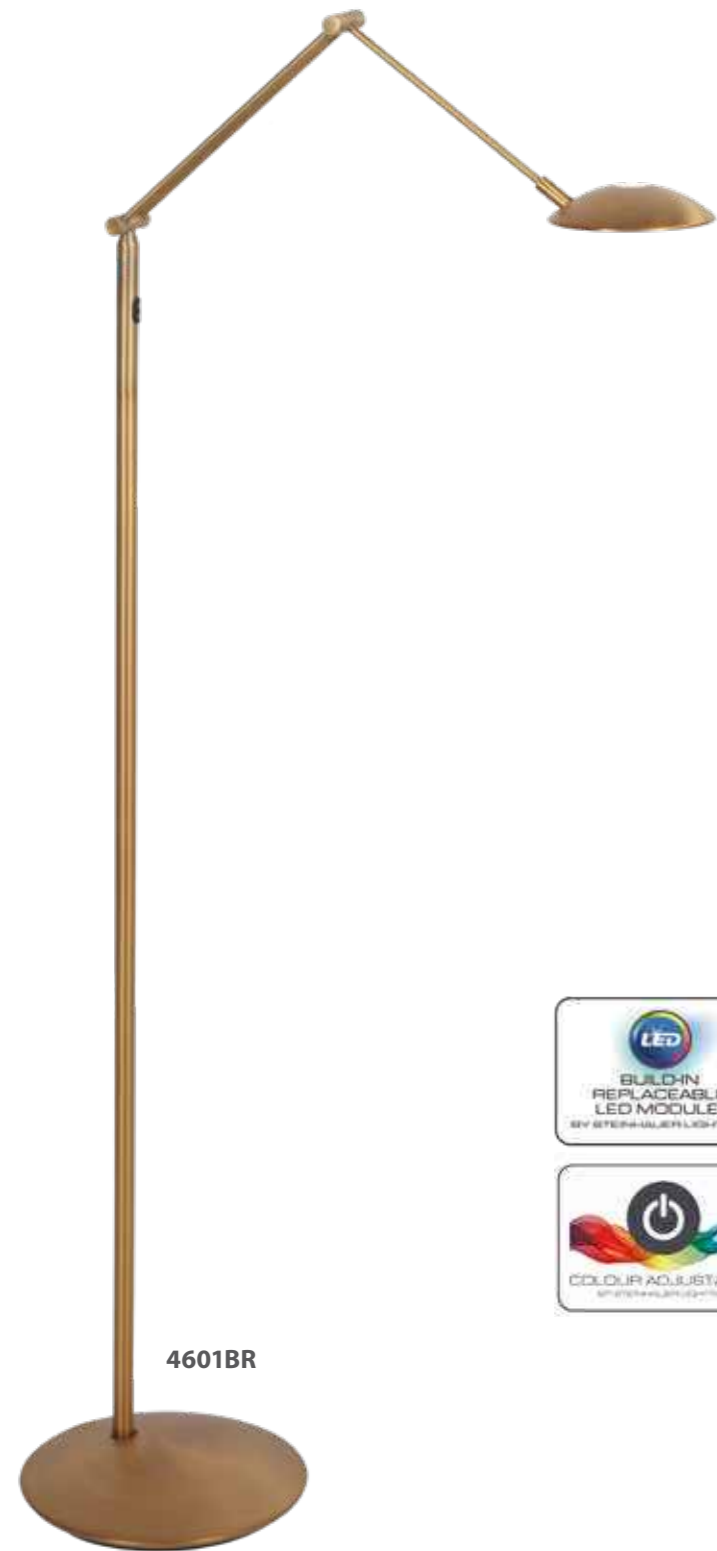

4398ME is rechargeable

Floor stand battery charger

2 batteries LI Ion, 3,7V/8000mAh, 29,6Wh.

4395ME

Zenith 2

Article	Electrification	L x W x H	Extra information
4394ME	30W + 8W	28 x 45 x 185	2200 - 4000 Kelvin, 4940 Lumen, CRI90, push dimmer, light color adjustable
4395ME	8W	28 x 43 x 135	2200 - 4000 Kelvin, 1040 Lumen, CRI90, push dimmer, light color adjustable
4396ME	8W	Ø15 x 15	2200 - 4000 Kelvin, 1040 Lumen, CRI90, push dimmer, light color adjustable
4397ME	8W	15 x 31 x 38	2200 - 4000 Kelvin, 1040 Lumen, CRI90, push dimmer, light color adjustable
4398ME	8W	28 x 43 x 135	2200 - 4000 Kelvin, 1040 Lumen, CRI90, push dimmer, light color adjustable, rechargeable, usage time 8 hours