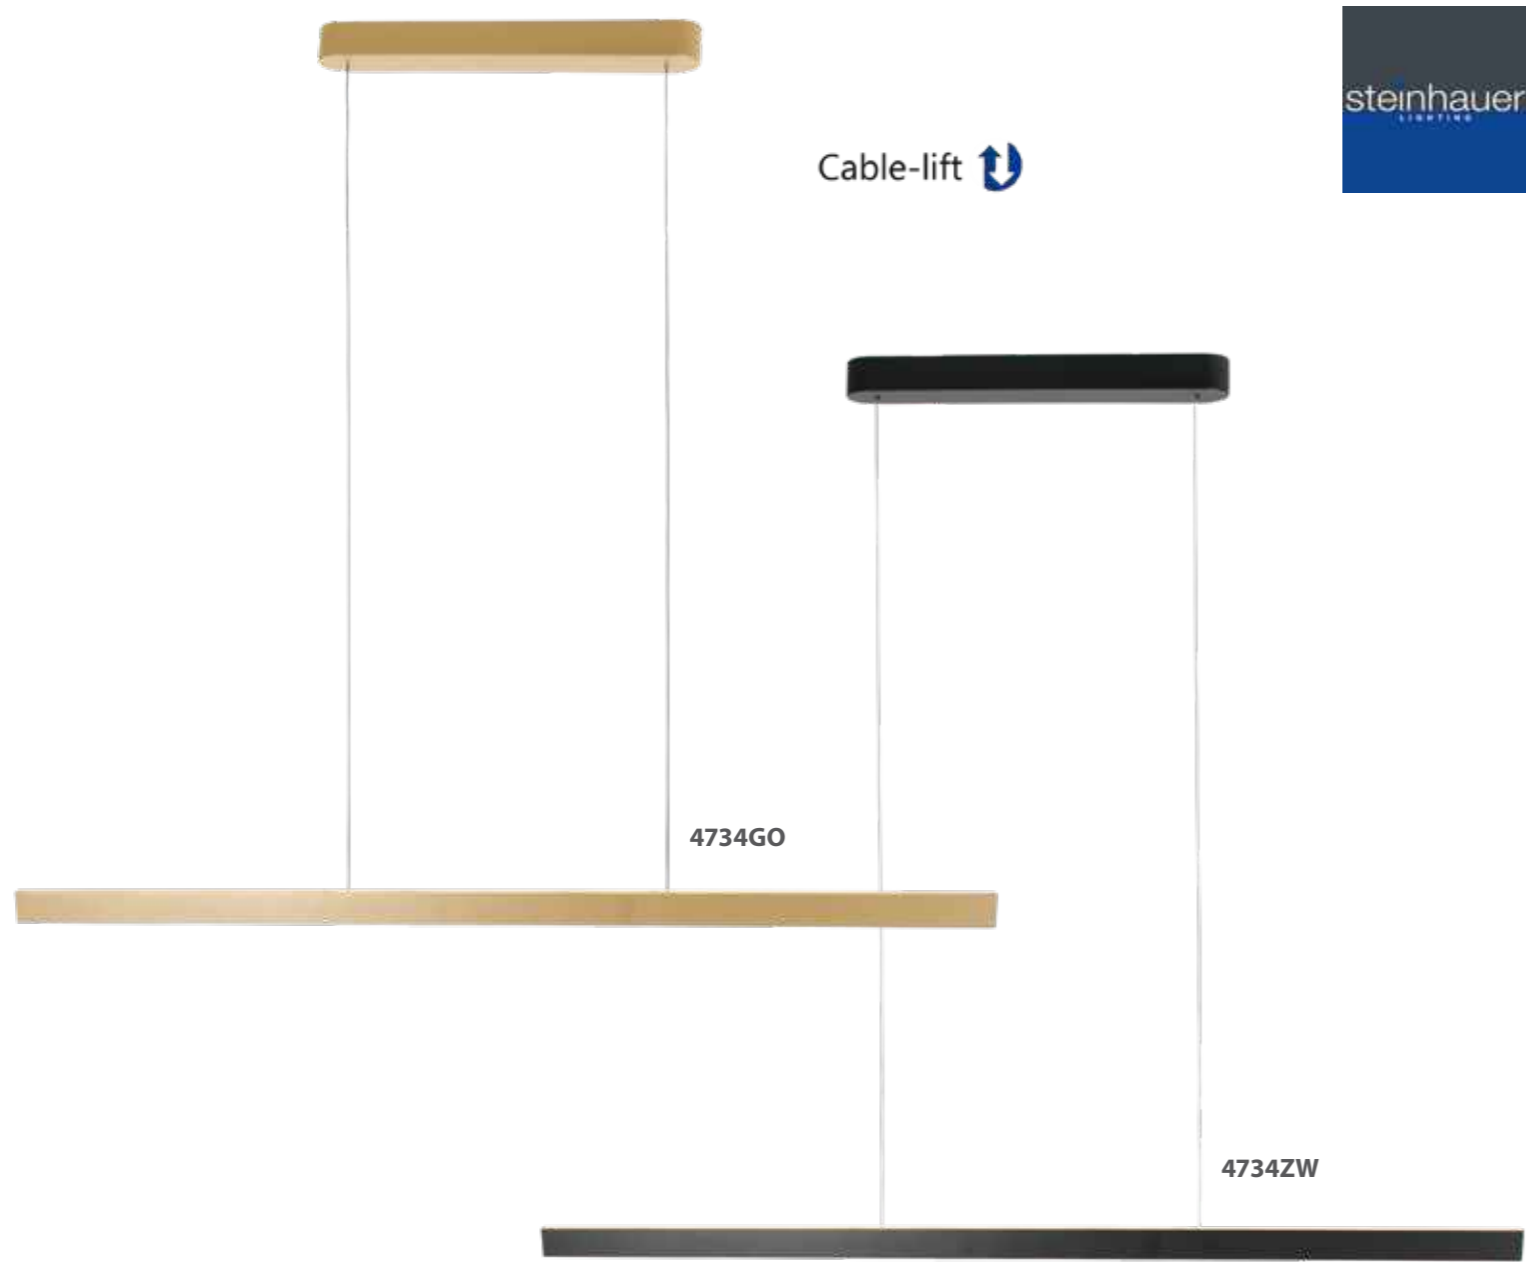

Karol

Article	Electrification	L x W x H	Extra information
4733	25W + 25W	120 x 9 x 40-170	2300-2700 Kelvin, 5000 Lumen, CRI90, up- and downlight, separately dimmable and adjustable in light color, cable lift, remote control
4734	30W + 30W	150 x 9 x 40-170	2300-2700 Kelvin, 6000 Lumen, CRI90, up- and downlight, separately dimmable and adjustable in light color, cable lift, remote control