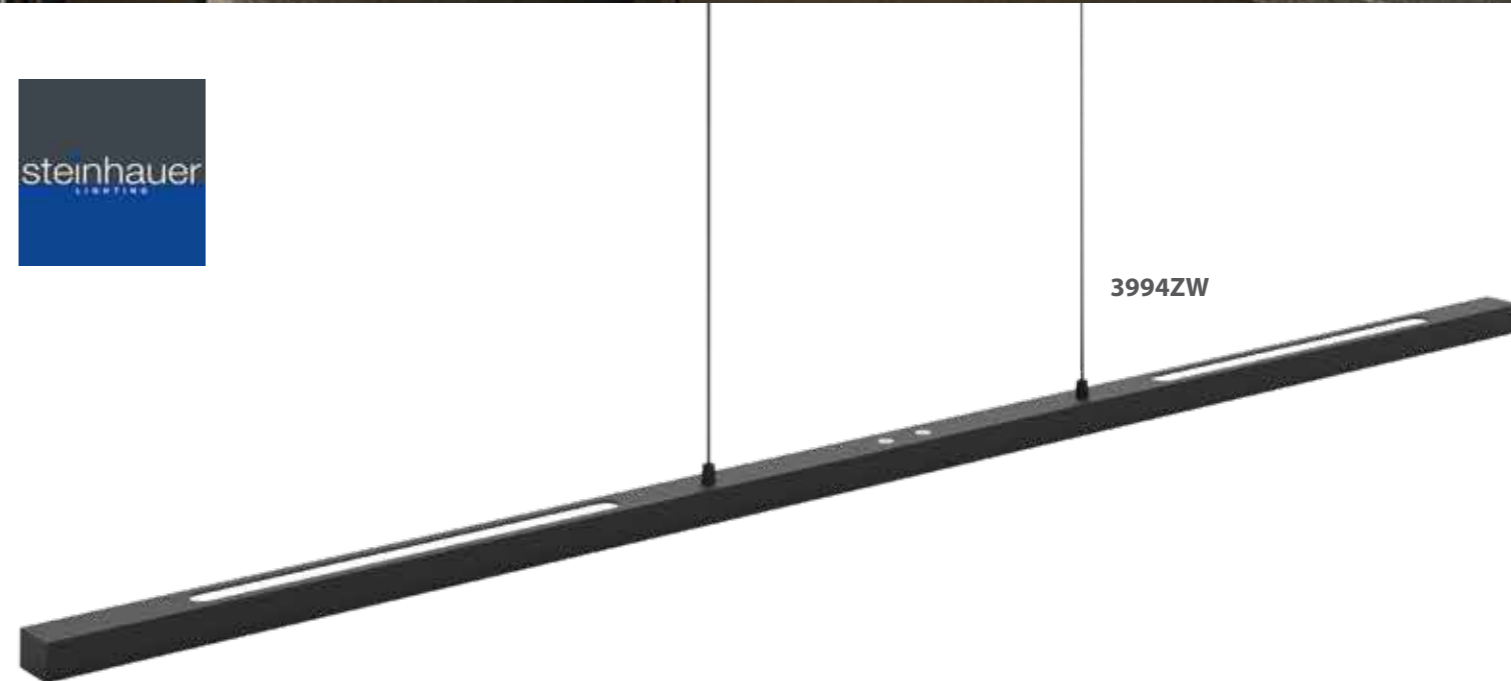

3994CA

Cable-lift

3994BR

3994ST

3994ZW

Bande

Article	Electrification	L x W x H	Extra information
3994	16,8W + 2 x 4,2W	114 x 8 x 80-120	2200-4000 Kelvin, 2500 Lumen, CRI90, up- and downlight, separately dimmable and adjustable in light color, touch buttons