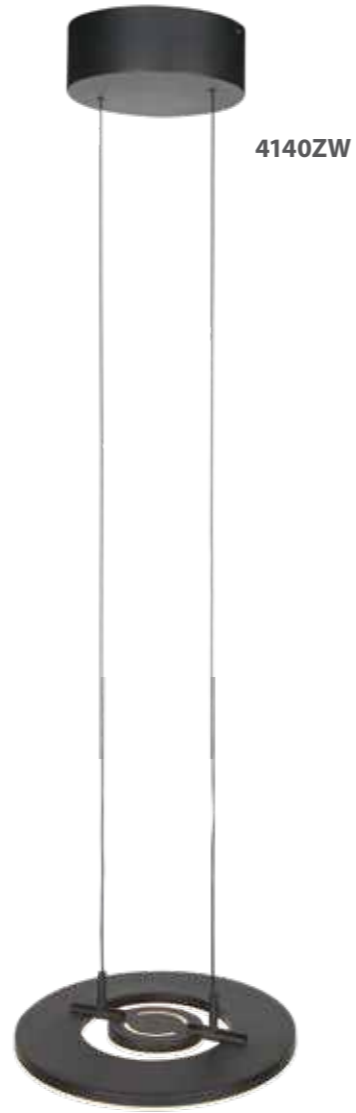

Cable-lift