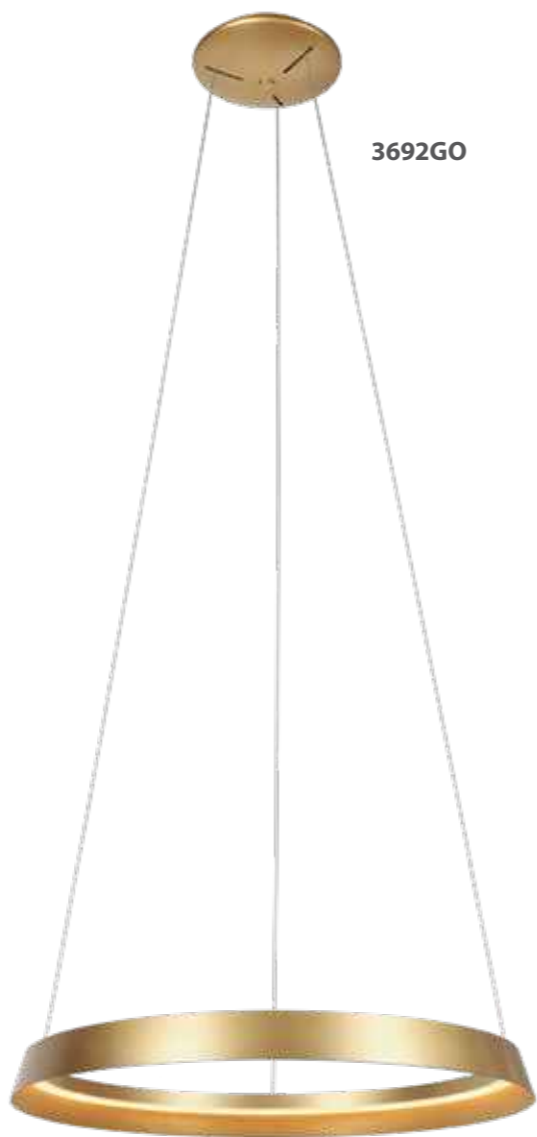

3692ZW

3692GO

4742ZW

Ringlux

Article	Electrification	L x W x H	Extra information
3692	50W	Ø60 x 40-150	2700 Kelvin, 4000 Lumen, CRI90, dimmable driver
4742ZW	48W	Ø60 x 130-210 x 210-240	2200 - 2700 Kelvin, 4800 Lumen, CRI90, floor dimmer, remote control