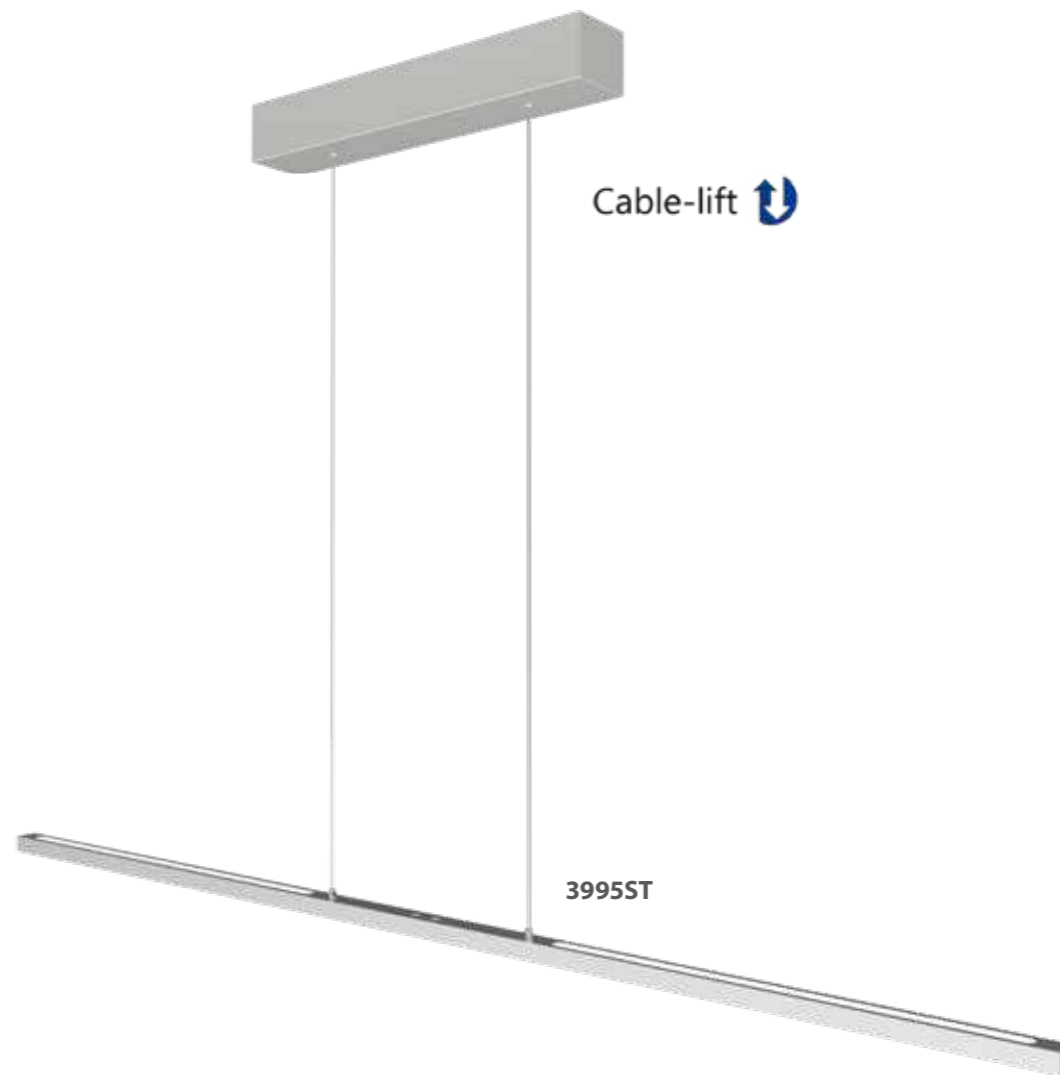

Cable-lift ↕

3995ST

Bande

Article	Electrification	L x W x H	Extra information
3995	21W + 2 x 8,4W	155 x 8 x 80-120	2200-4000 Kelvin, 3800 Lumen, CRI90, up- and downlight, separately dimmable and adjustable in light color, touch buttons