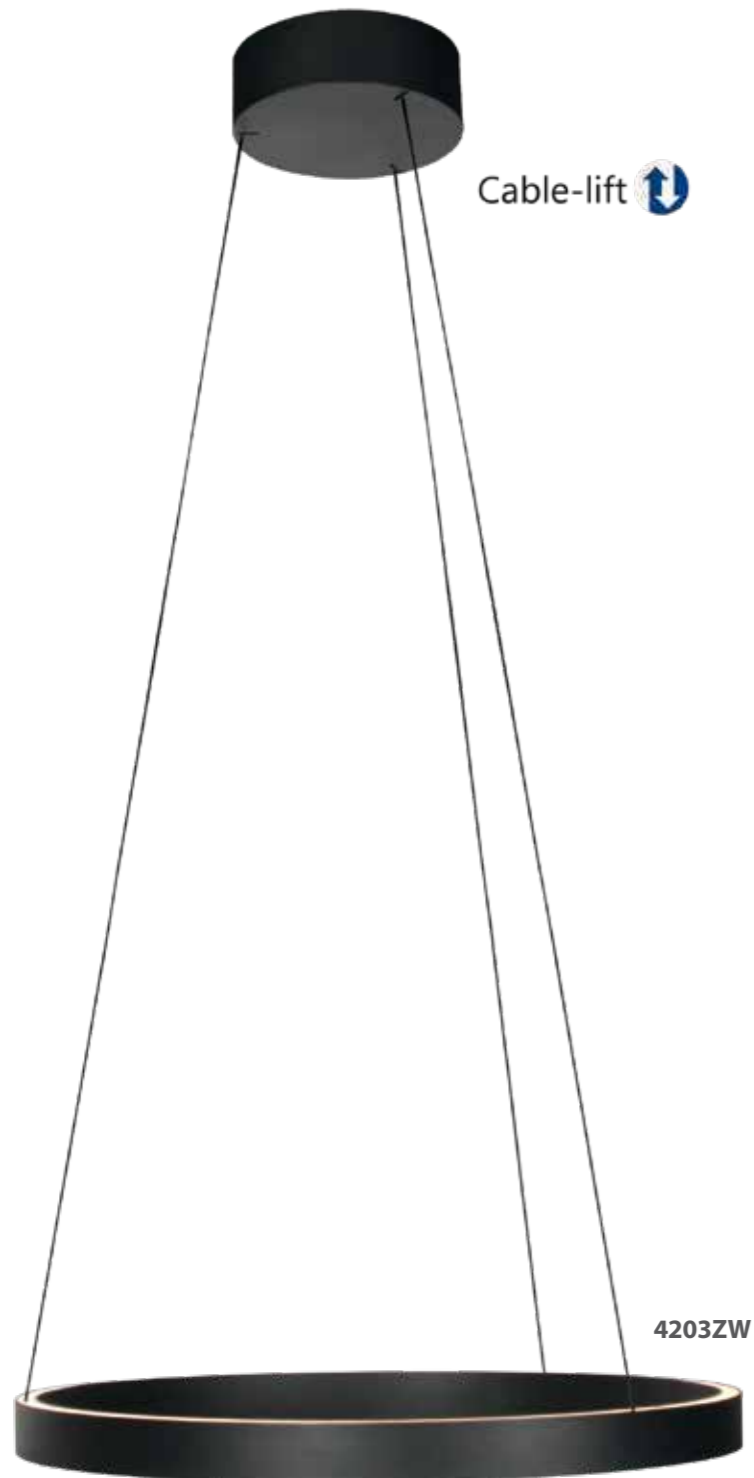

steinhauer
LIGHTING
exclusive

LED
BUILT-IN
REPLACEABLE
LED MODULE
BY STEINHAUER LIGHTING

Fluxy

Article	Electrification	L x W x H	Extra information
4189	27W	120 x 9 x 40-160	2700 Kelvin, 2700 Lumen, CRI90, cracked steel/champagne color, cable-lift, motion dimmers, up- and down light separately stepless dimmable
4190	39W	165 x 9 x 40-160	2700 Kelvin, 4000 Lumen, CRI90, cracked steel/champagne color, cable-lift, motion dimmers, up- and down light separately stepless dimmable