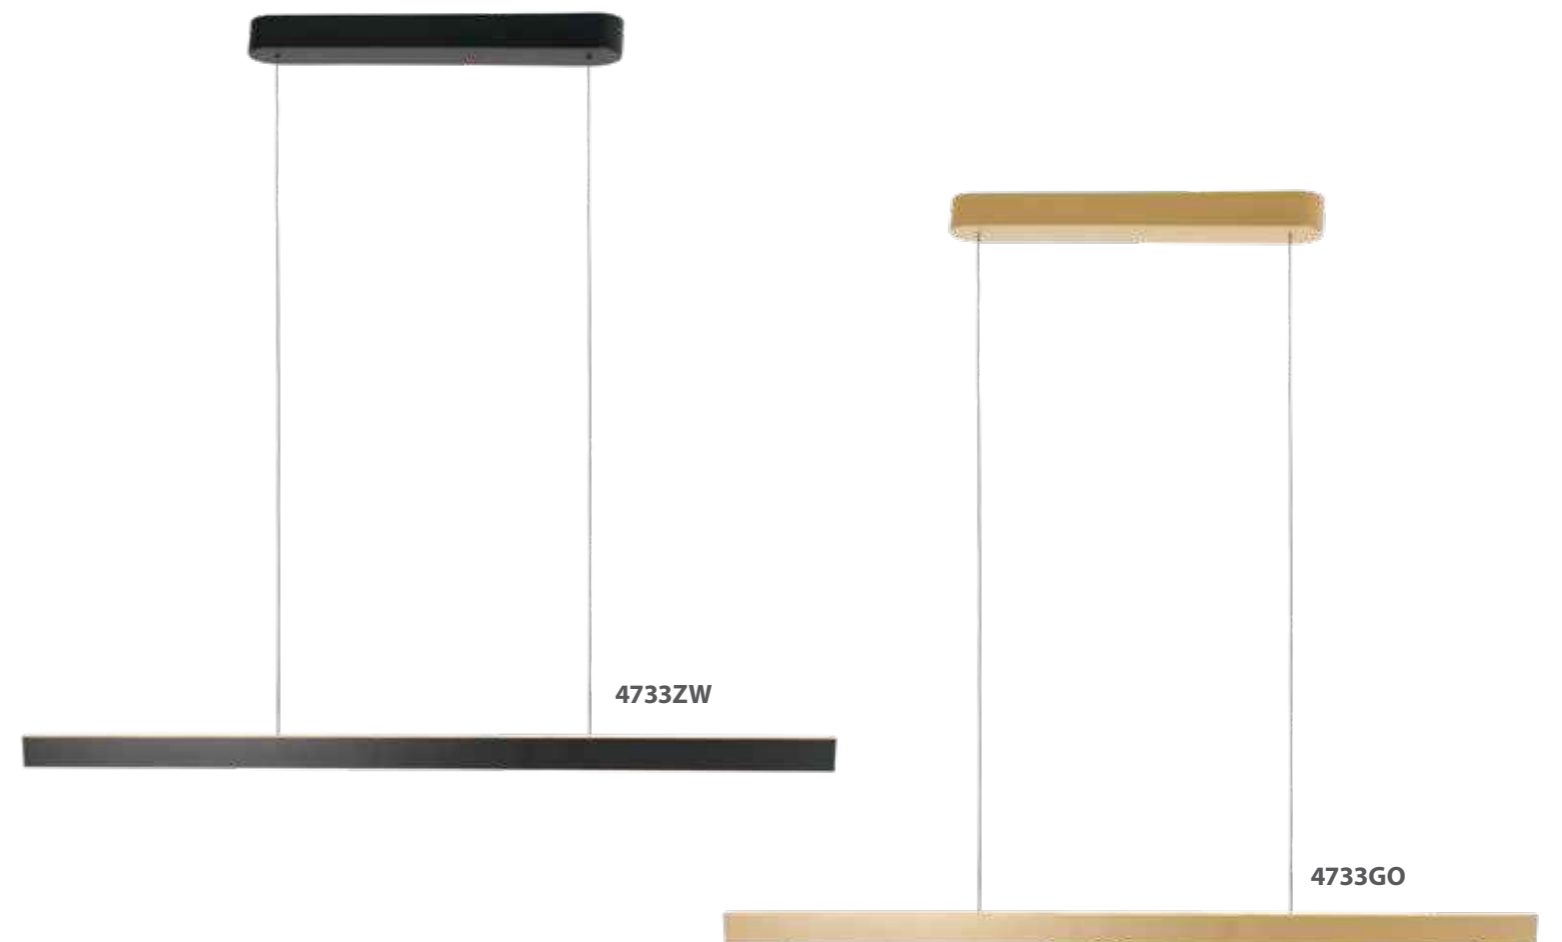

Karol

Article	Electrification	L x W x H	Extra information
4733	25W + 25W	120 x 9 x 40-170	2300-2700 Kelvin, 5000 Lumen, CRI90, up- and downlight, separately dimmable and adjustable in light color, cable lift, remote control
4734	30W + 30W	150 x 9 x 40-170	2300-2700 Kelvin, 6000 Lumen, CRI90, up- and downlight, separately dimmable and adjustable in light color, cable lift, remote control