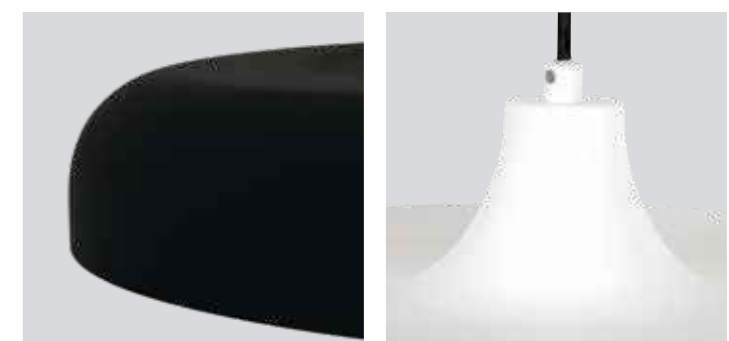

3371ZW

3371W

3371ST

2677GR

2677ZW

2677W

Krisip

Article	Electrification	L x W x H
2677	E27	55 x 40-170