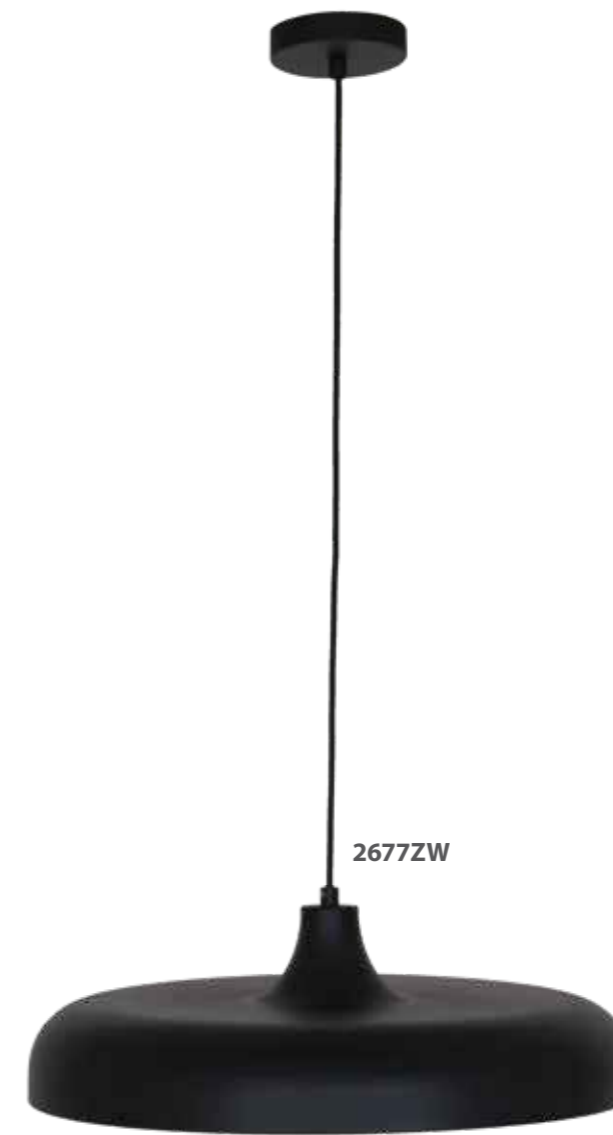

3371ZW

3371W

3371ST

2677GR

2677ZW

2677W

Krisip

Article	Electrification	L x W x H
2677	E27	55 x 40-170