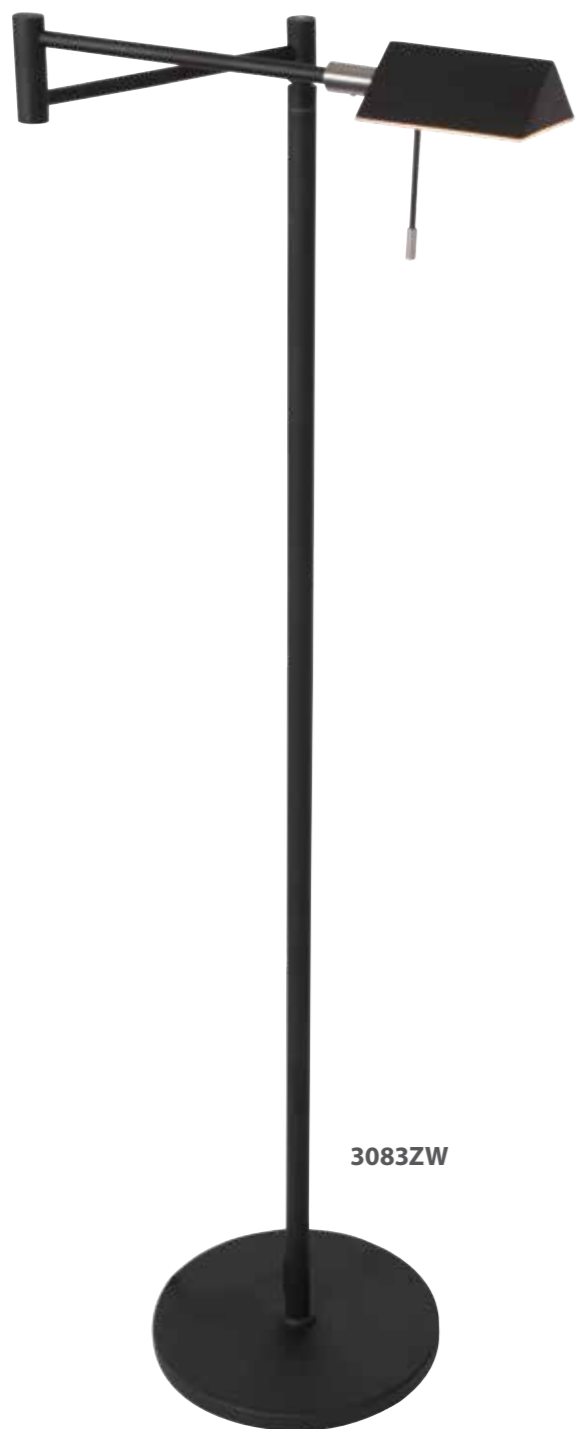

3083ZW

Retina

Article	Electrification	L x W x H	Extra information
3083	10W	23 x 60 x 100-125	2200-4000 Kelvin, 1000 Lumen, CRI90, push dimmer, dim to warm,
3402	10W	26-45 x 11 x 16	2200-4000 Kelvin, 1000 Lumen, CRI90, push dimmer, dim to warm, USB-A and USB-C port