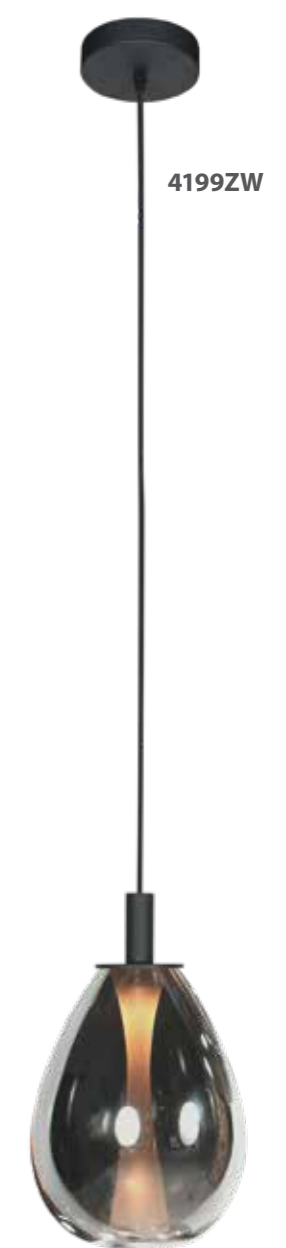

MEXLITE

Glimsy

Article	Electrification	L x W x H	Extra information
4197ZW	5 x 6W	115 x 22 x 30-170	2700 Kelvin, 2900 Lumen, CRI90, dimmable driver
4198ZW	5 x 6W	Ø40 x 50-380	2700 Kelvin, 2900 Lumen, CRI90, dimmable driver
4199ZW	6W	Ø22 x 50-170	2700 Kelvin, 580 Lumen, CRI90, dimmable driver
4200ZW	6W	Ø14,5 x 50-170	2700 Kelvin, 580 Lumen, CRI90, dimmable driver