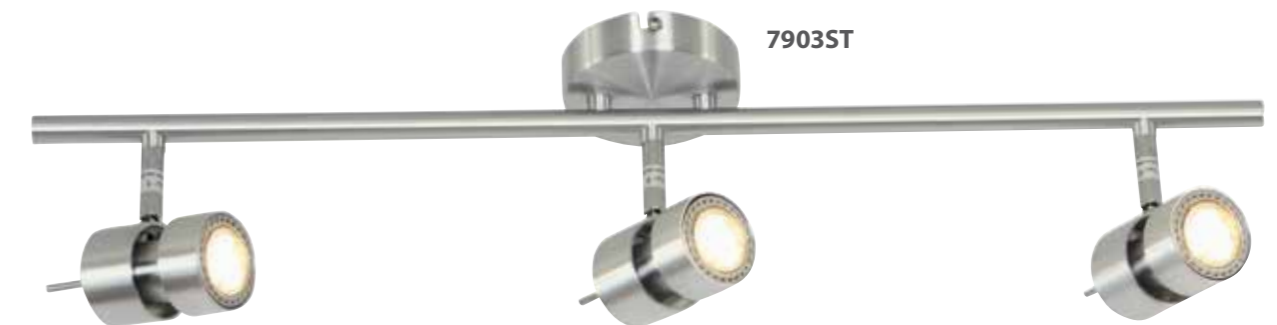

7903ST

Natasja

Article	Electrification	L x W x H	Extra information
3094ST	4,9W GU10	11 x 35 x 35	2200 - 2700 Kelvin, 480 Lumen, including light source, dim to warm
7901ST	4,9W GU10	8,5 x 12 x 12	2200 - 2700 Kelvin, 480 Lumen, including light source, dim to warm
7902ST	2 x 4,9W GU10	38 x 18 x 12	2200 - 2700 Kelvin, 2 x 480 Lumen, including light sources, dim to warm
7903ST	3 x 4,9W GU10	68 x 18 x 12	2200 - 2700 Kelvin, 3 x 480 Lumen, including light sources, dim to warm
7904ST	4 x 4,9W GU10	90 x 18 x 12	2200 - 2700 Kelvin, 4 x 480 Lumen, including light sources, dim to warm
7906ST	6 x 4,9W GU10	134 x 18 x 12	2200 - 2700 Kelvin, 6 x 480 Lumen, including light sources, dim to warm