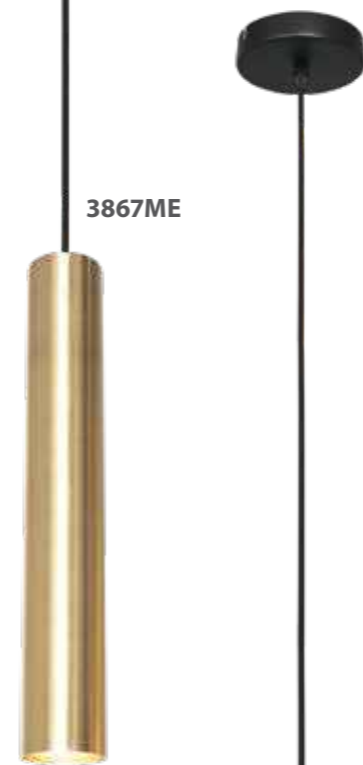

3298ZW

Tor

Article	Electrification	L x W x H	Extra information
3298ZW	30W	100 x 21 x 40-150	2700 Kelvin, 3000 Lumen, dimmable driver

3867ME

3867ZW

Tubel

Article	Electrification	L x W x H	Extra information
3867	4,9W GU10	Ø11 x 30-150	2200 - 2700 Kelvin, 480 Lumen, dim to warm