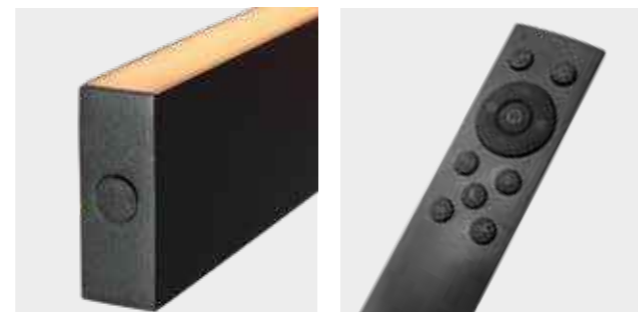

Karol

Article	Electrification	L x W x H	Extra information
4733	25W + 25W	120 x 9 x 40-170	2300-2700 Kelvin, 5000 Lumen, CRI90, up- and downlight, separately dimmable and adjustable in light color, cable lift, remote control
4734	30W + 30W	150 x 9 x 40-170	2300-2700 Kelvin, 6000 Lumen, CRI90, up- and downlight, separately dimmable and adjustable in light color, cable lift, remote control